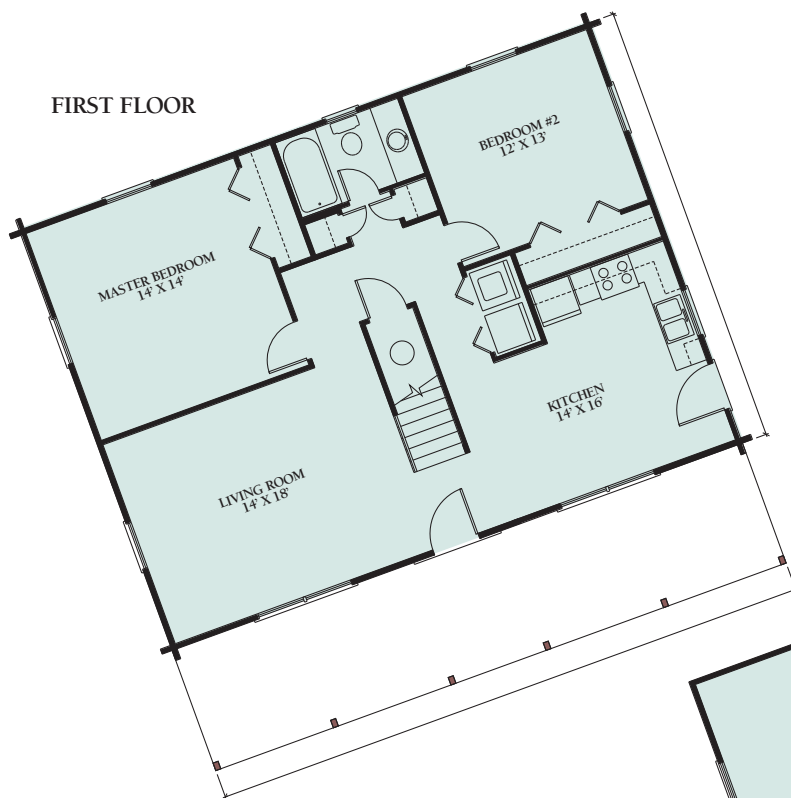

Artist Rendering Actual Plans May Vary

SAVANNAH

FIRST FLOOR

Overall Dimensions:
28' x 38' (8,534 x 11,582 mm)

Actual Living Area
1,637 Sq. Ft.
304 Sq. Ft. Porch

©2003 LCH-0085

Call Toll Free 1.800.562.2246 usa