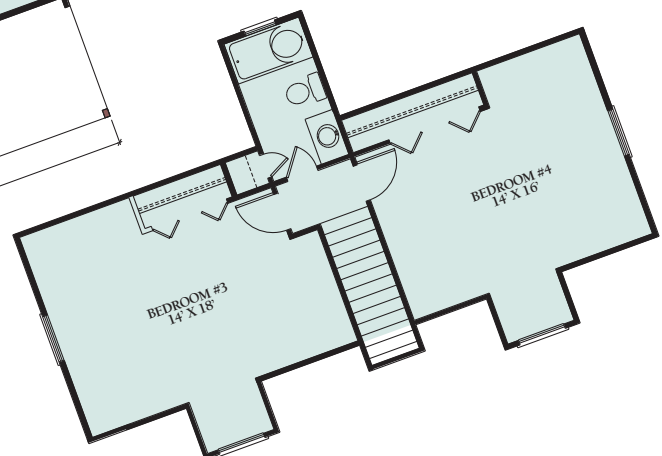

Artist Rendering Actual Plans May Vary

SAVANNAH

FIRST FLOOR

Overall Dimensions:
28' x 38' (8,534 x 11,582 mm)

Actual Living Area
1,637 Sq. Ft.
304 Sq. Ft. Porch

©2003 LCH-0085

Call Toll Free 1.800.562.2246 usa